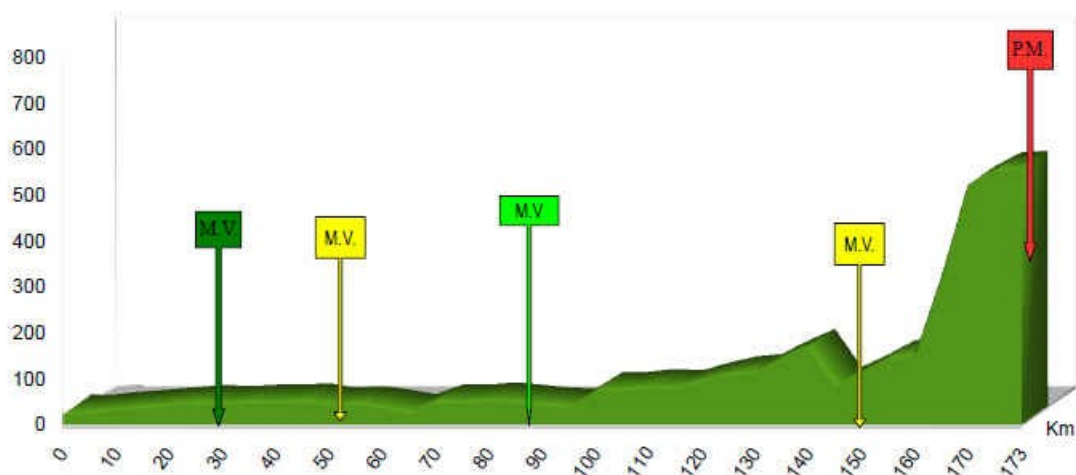

GRÁFICA ALTIMÉTRICA DE LA ETAPA 3

Uphill finish at the Mirador de Miches (551m)

Links :

Official website : <http://mivuelta.ciclismord.com/la-vuelta/>

Presentation 2016 : <https://www.youtube.com/watch?v=a_iXDFfofRI>

<https://en.wikipedia.org/wiki/Vuelta_a_la_Independencia_Nacional>