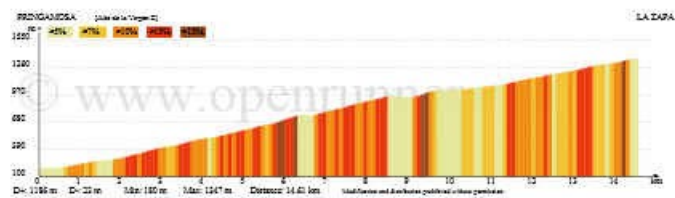

From its eastern side, the local Tourmalet has 1168m elevation gain (1342-178m) in 14,6km, that means a very nice average 8%. With 6km at 10%, from km2. At the end of this hard section lies a 2nd category KOM. Let's imagine what could be a 1st category there. A hidden Anglirú somewhere?

Km % : 5,0 6,4 10,9 9,5 9,2 / 11,5 8,0 11,4 3,9 7,6 / 4,4 8,2 7,9 8,2 + 47m in 800m.

Summary of stage 6 : <https://www.youtube.com/watch?v=Hi44cj4n8Ag>.
Climb from 6.57

Viewpoint to the lake « La Presa de Rincón », in the first part of the climb

Leaders in the hard part

Height: 1343m D+ : 1186m D- : 23m Distance from departure: 14.600km
Longitude: -70.51740° Latitude: 19.02857°

Profile of the eastern side

Cordillera Central in the background

Alto de la Virgen