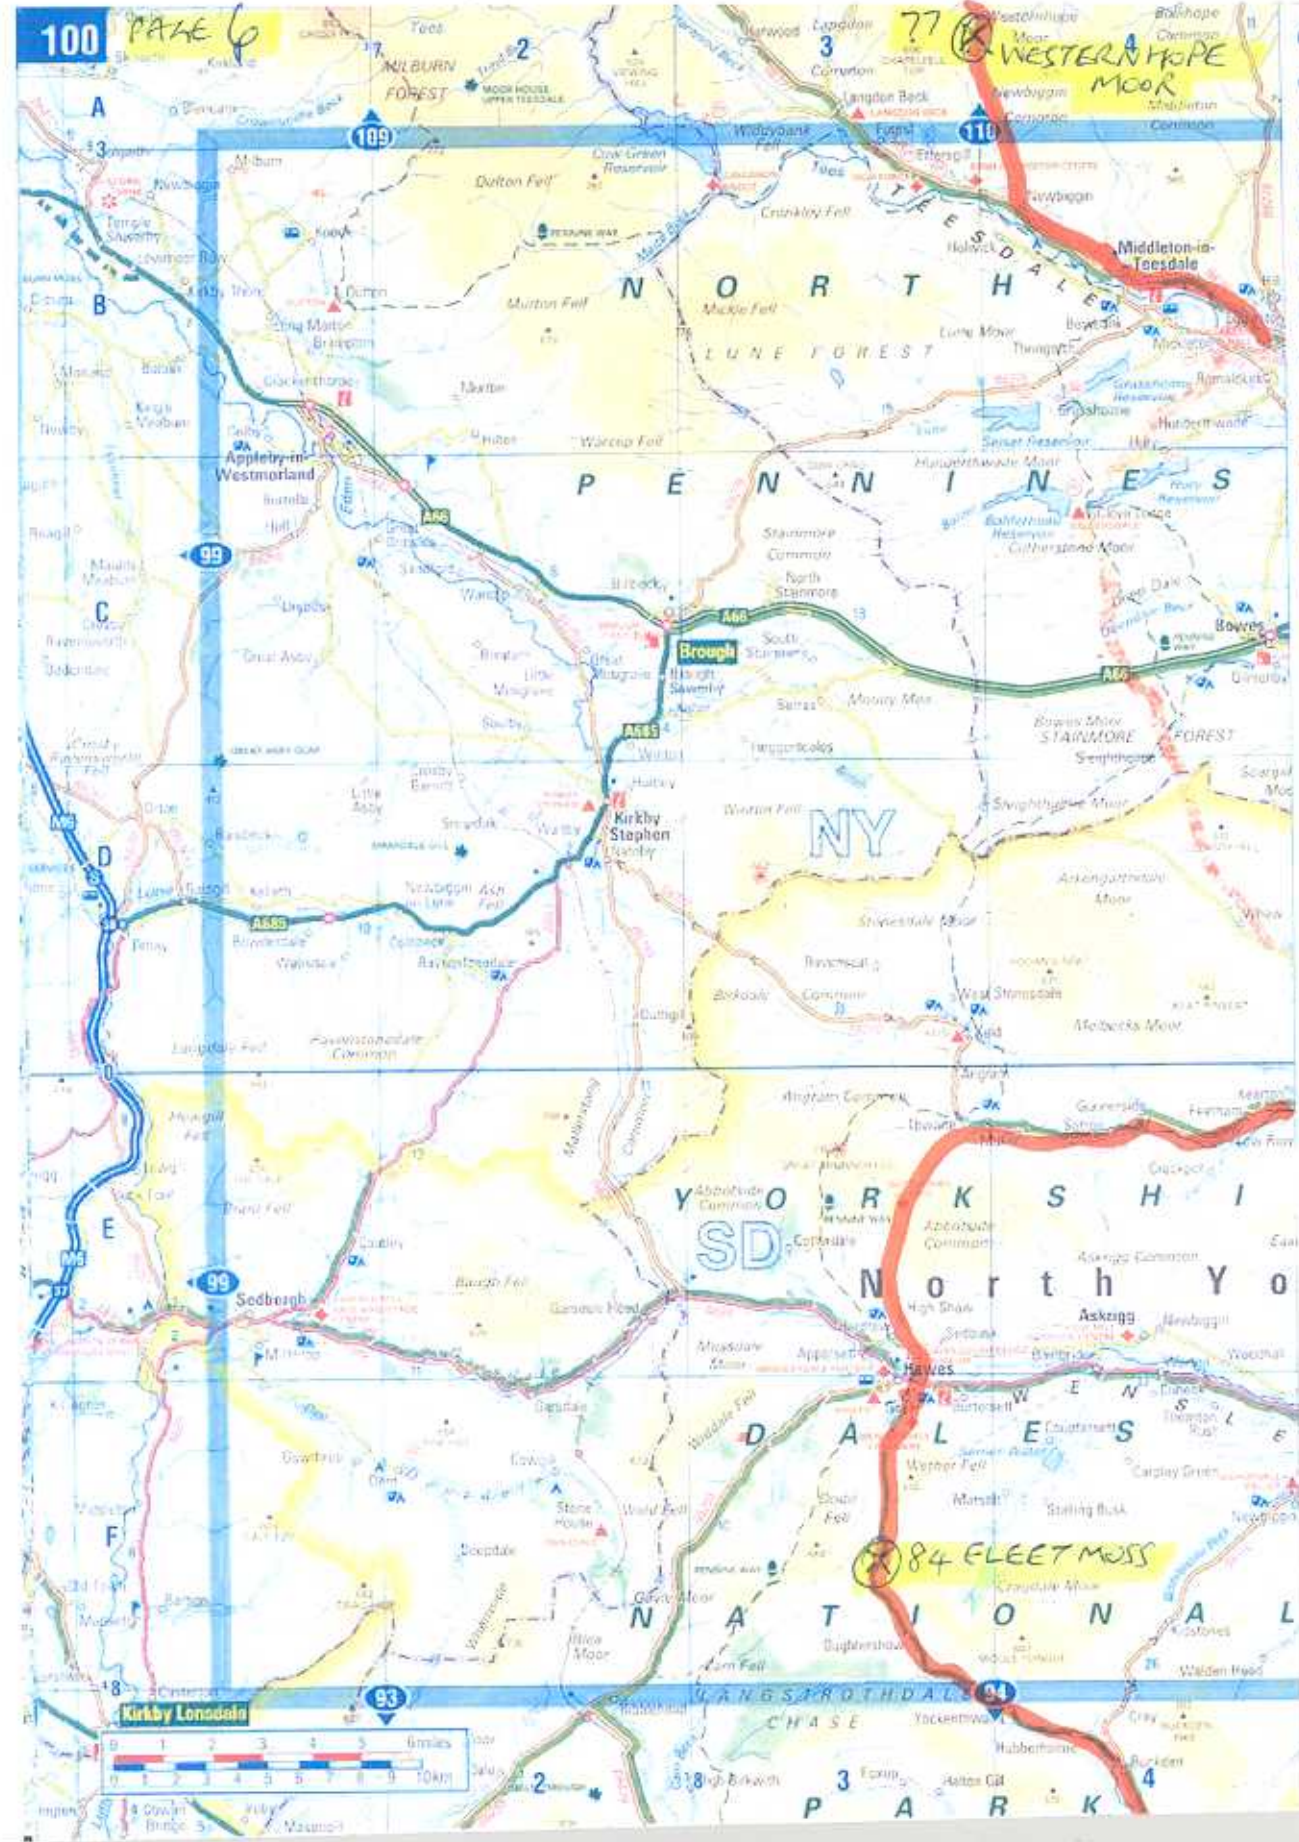

PAGE 1

PAGE 2

76

GREAT DUN FELL

KIRKSTONE PASS

78 HARTSIDE CROSS

76 GREAT DUN FELL

77 WESTERNHOPE MOOR

YORKSHIRE

NATIONAL PARK

DALES

NIDDERDALE

North

SE

ILKLEY

SKIPTON

KEIGHLEY

BINGLEY

SHIPLEY

BRADFORD

PUDSEY

HALIFAX

COLNE

NELSON

BURNLEY

OXENHOPE MOOR

87

86

85

88

89

90