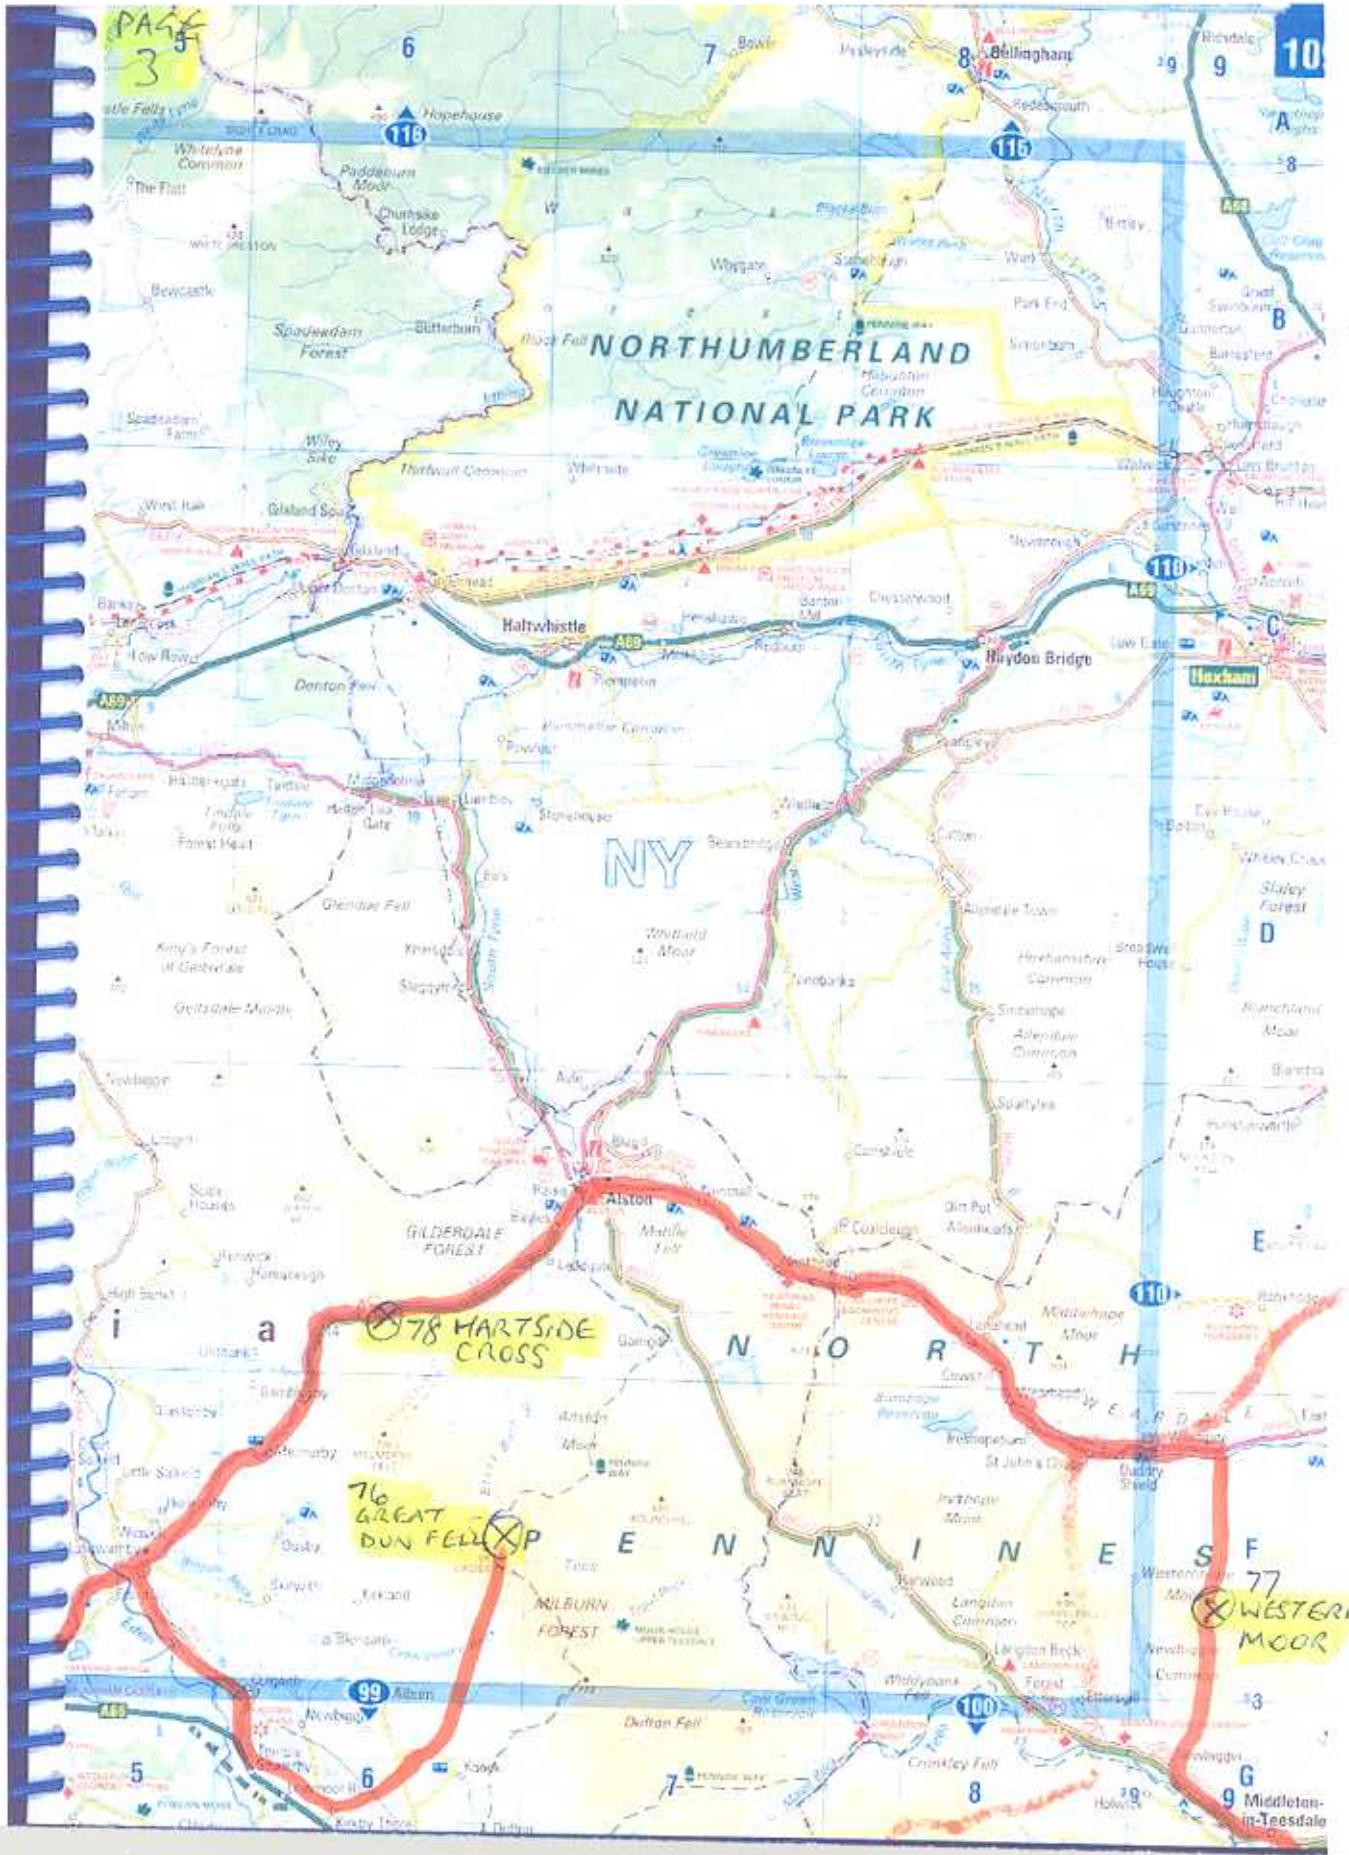

PAGE 1

PAGE 2

76

GREAT DUN FELL

KIRKSTONE PASS

78 HARTSIDE CROSS

76 GREAT DUN FELL

77 WESTERNHOPE MOOR

YORKSHIRE

NATIONAL PARK

DALES

NIDDERDALE

North

SE

ILKLEY

SKIPTON

KEIGHLEY

BINGLEY

SHIPLEY

BRADFORD

PUDSEY

HALIFAX

COLNE

NELSON

BURNLEY

OXENHOPE MOOR

87

86

85

88

89

90